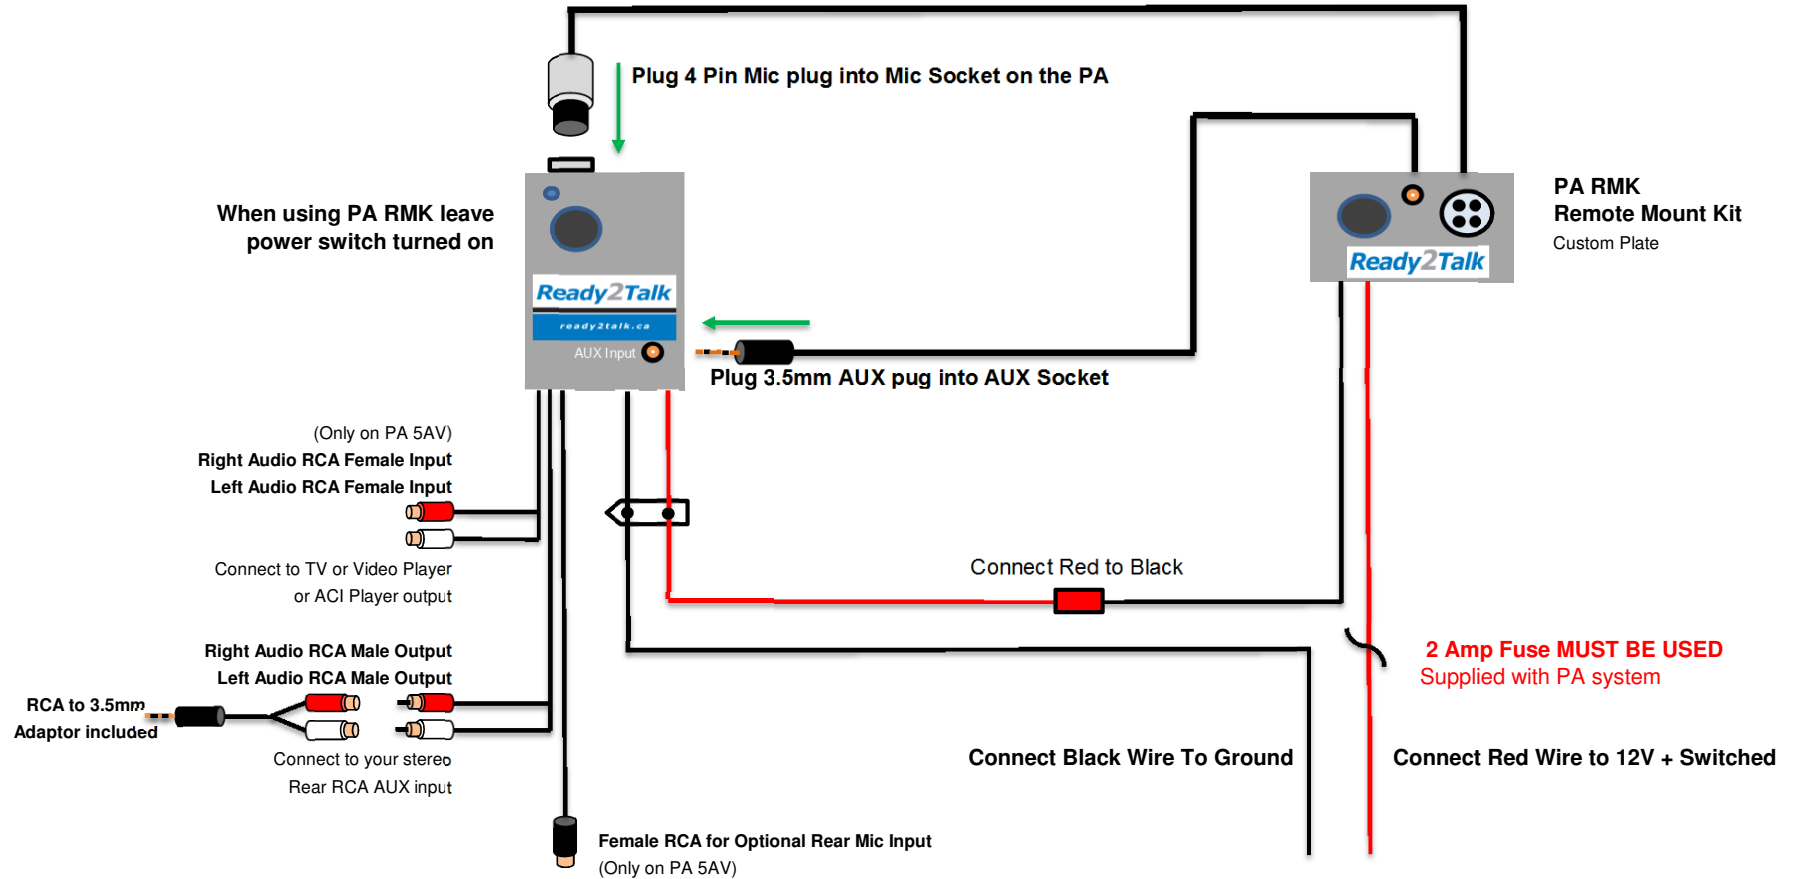

PA RMK Wiring Diagram Remote Mounting Kit for PA 5 or PA 5AV

Available Options

PA RME Rear Extension Cable
with 15' Cable