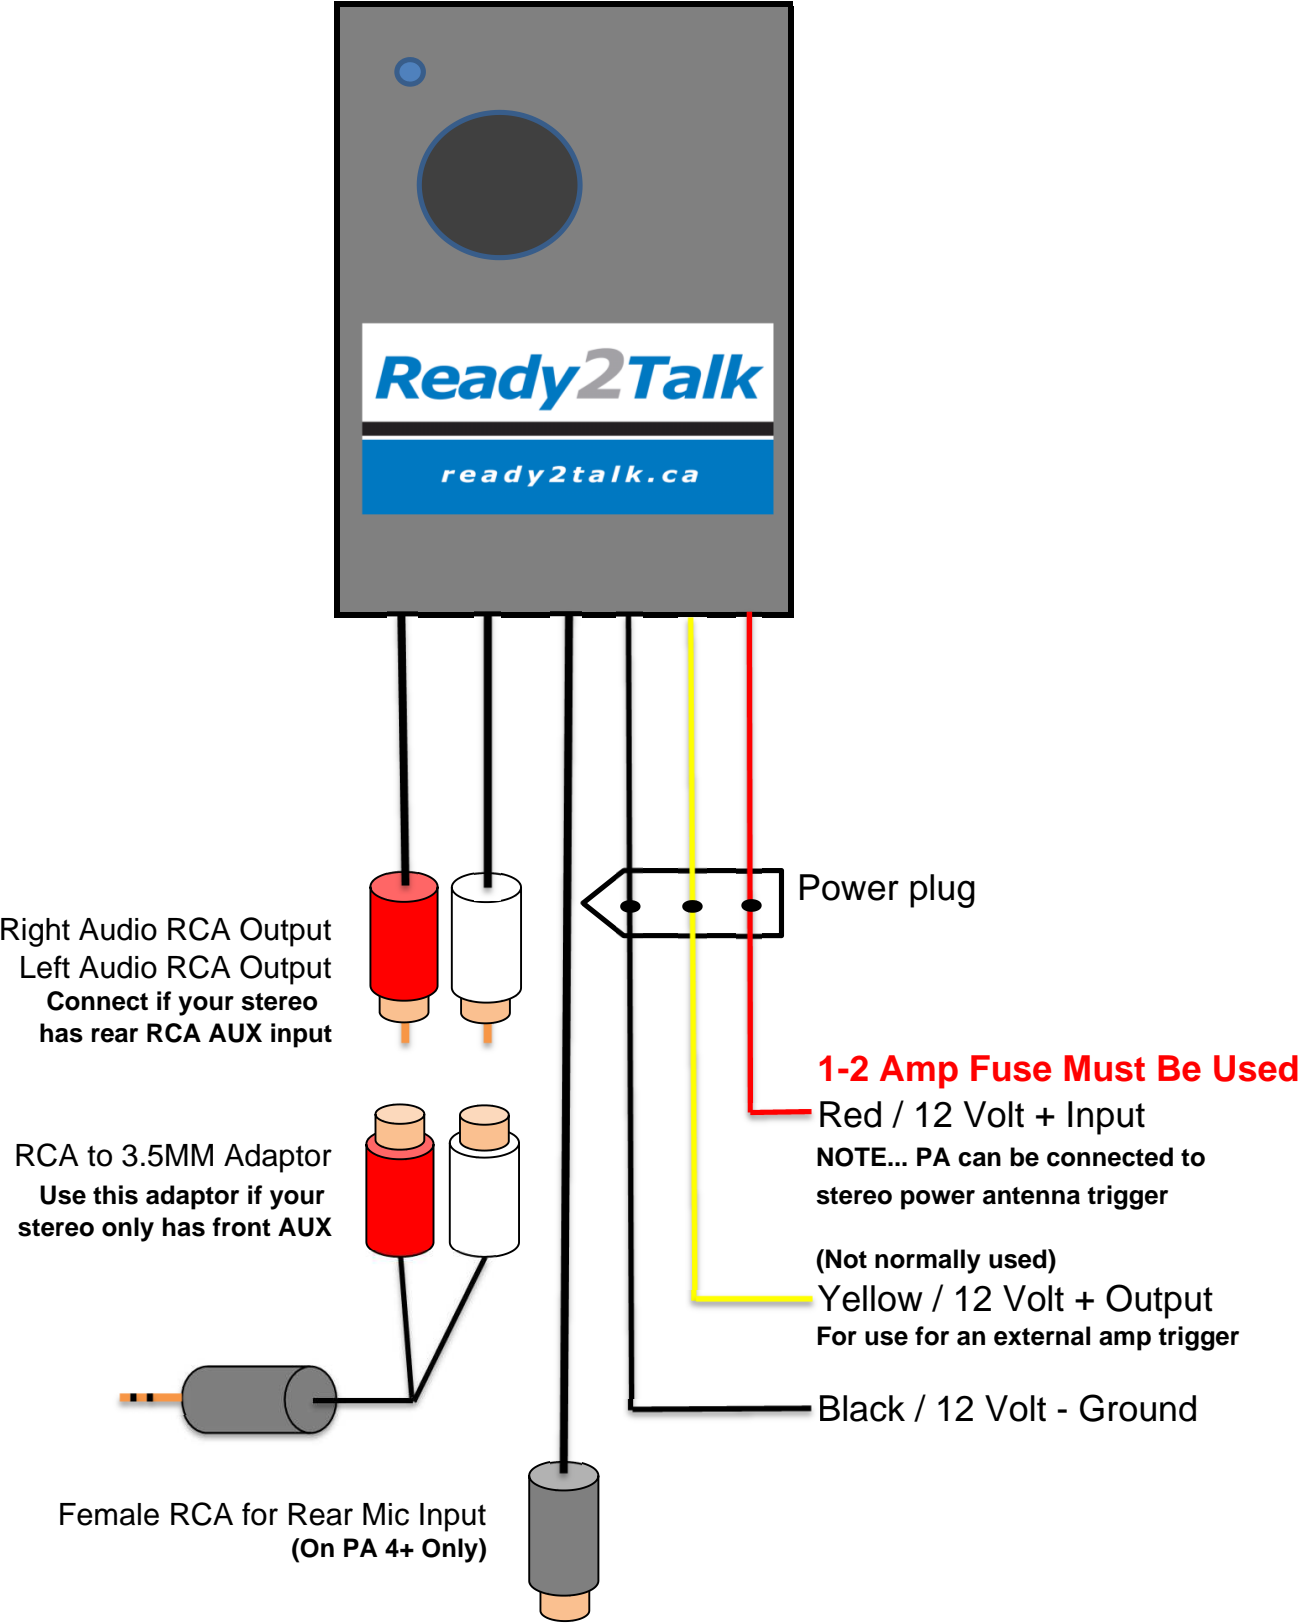

Ready2Talk PA 4 / PA 4 + Wire Code

Ready2Talk

PA 4 + Extension Cable

Connect to Female RCA
PA 4+ Rear Mic Input